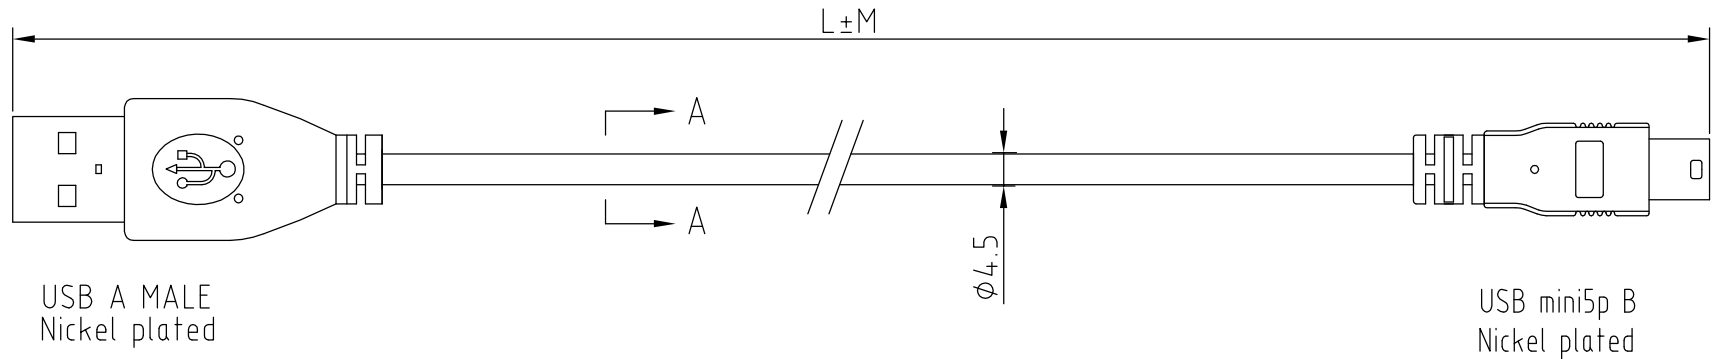

Scale	1:1
Unit	MM

UNLESS OTHERWISE SPECIFIED,
ALL DIMENSIONS ARE IN METRIC.

PROJECTION PLAN

×PRINTING WORDS:

USB 2.0 SHIELDED HIGH SPEED CABLE 28AWG/2C+24AWG/2C Cablexpert.com 8716309W

SCALE 10:1

A-A

Item Name	Description	
CONDUCTOR A	Material	0.4mm BCX1P
CONDUCTOR B	Material	0.32mm BCX2C
INSULATOR	Material	PE+PVC
SHIELD	Material	AL/FOIL
DRAIN WIRE	Material	0.25mm CCS
OUTER	OD	3.5mm
JACKET	COLOR	GREY

Model	Dimension	
	L (mm)	M (mm)
CC-USB2-AM5P-3	900	10
CC-USB2-AM5P-6	1800	20

Revised Details				Drawn	Model:
Item.	Description	Date	by	Date	Jun.06.2016
△				Check	CC-USB2-AM5P-3
				Approve	CC-USB2-AM5P-6