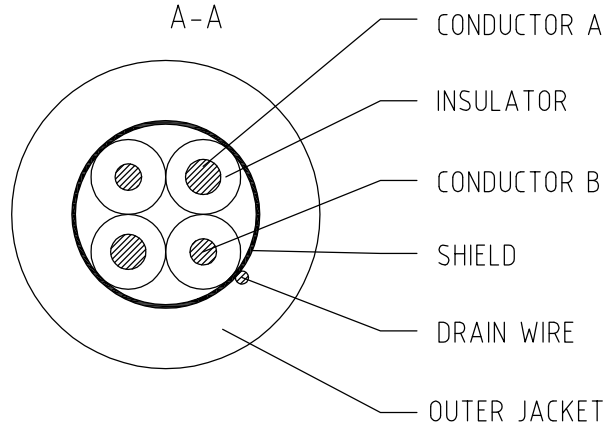

Scale	1:1
Unit	MM

UNLESS OTHERWISE SPECIFIED,
ALL DIMENSIONS ARE IN METRIC.

PROJECTION PLAN

×PRINTING WORDS:

USB 2.0 SHIELDED HIGH SPEED CABLE 28AWG/2C+24AWG/2C Cablexpert.com 8716309W

SCALE 10:1

A-A

Item Name	Description	
CONDUCTOR A	Material	0.4mm BCX1P
CONDUCTOR B	Material	0.32mm BCX2C
INSULATOR	Material	PE+PVC
SHIELD	Material	AL/FOIL
DRAIN WIRE	Material	0.25mm CCS
OUTER	OD	3.5mm
JACKET	COLOR	GREY

Model	Dimension	
	L (mm)	M (mm)
CC-USB2-AM5P-3	900	10
CC-USB2-AM5P-6	1800	20

Revised Details				Drawn	Model:
Item.	Description	Date	by	Date	Jun.06.2016
△				Check	CC-USB2-AM5P-3
				Approve	CC-USB2-AM5P-6